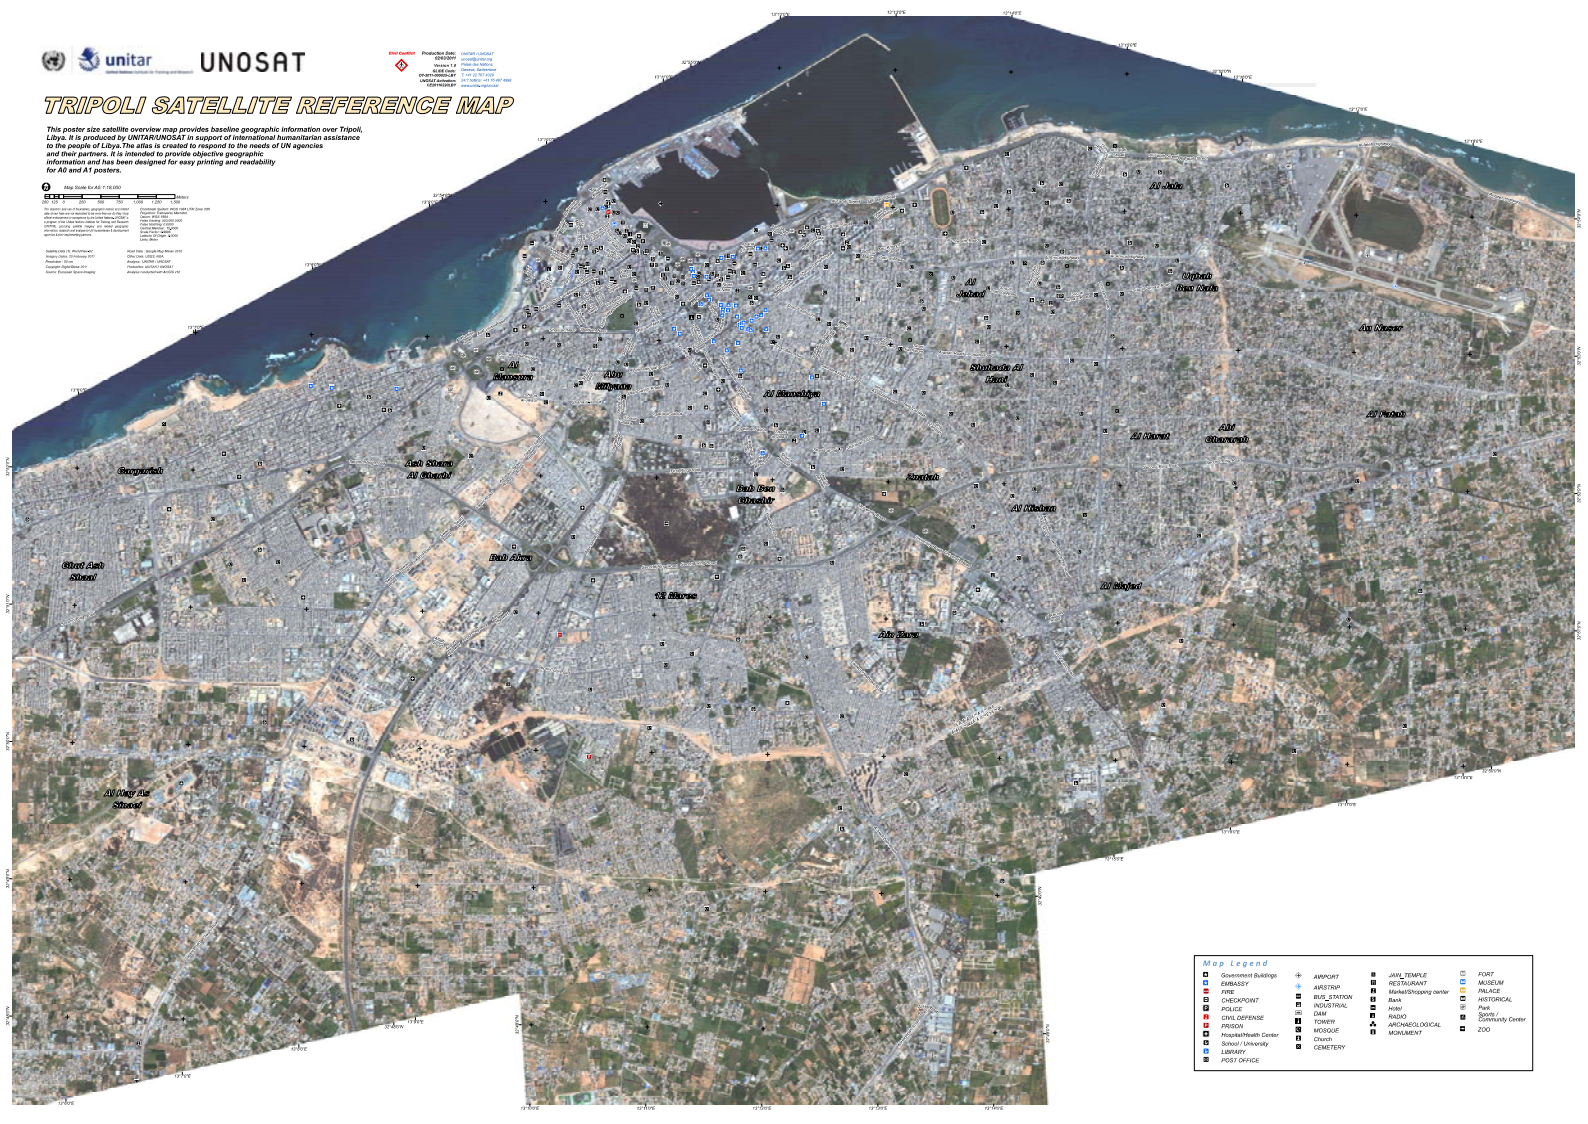

TRIPOLI SATELLITE REFERENCE MAP

Map Legend